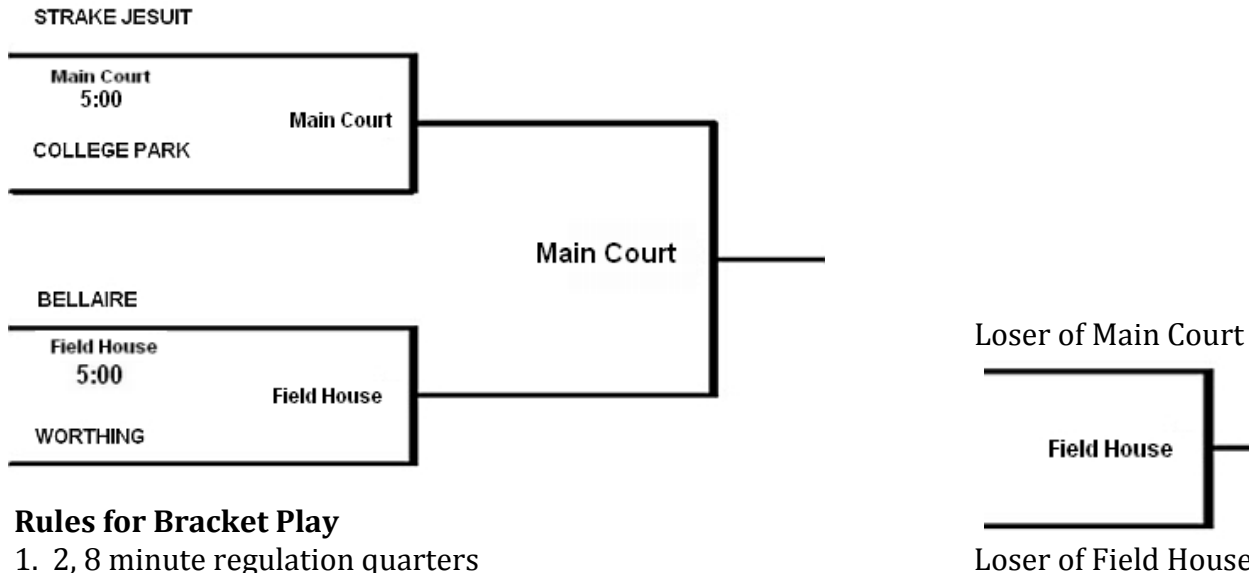

**“Fighting Crusaders”**  
 Varsity Basketball Scrimmage  
 Tuesday, November 10, 2009

**ROUND ROBIN PLAY**

Time	Teams	Gym
3:30	Strake Jesuit vs. Worthing	Main Court
3:30	College Park vs. Bellaire	Field House
4:00	Strake Jesuit vs. College	Main Court
4:00	Bellaire vs. Worthing	Field House
4:30	Strake Jesuit vs. Bellaire	Main Court
4:30	College Park vs. Worthing	Field House

**Rules for Round Robin**

1. 20 minute running clock (clock stops last 2 minutes (work on situations))
2. 1-full and 2-:30's per segment (time outs)
3. 2 shot foul after 10 fouls only

**BRACKET PLAY**

**Rules for Bracket Play**

1. 2, 8 minute regulation quarters
2. 2-fulls and 2-:30's (time outs)
3. Regular foul situations (1 and 1 after 7 and 2 shots after 10)

**\*Strake Jesuit will provide warm-up balls and water.**

**\*Please bring your own cups and towels.**