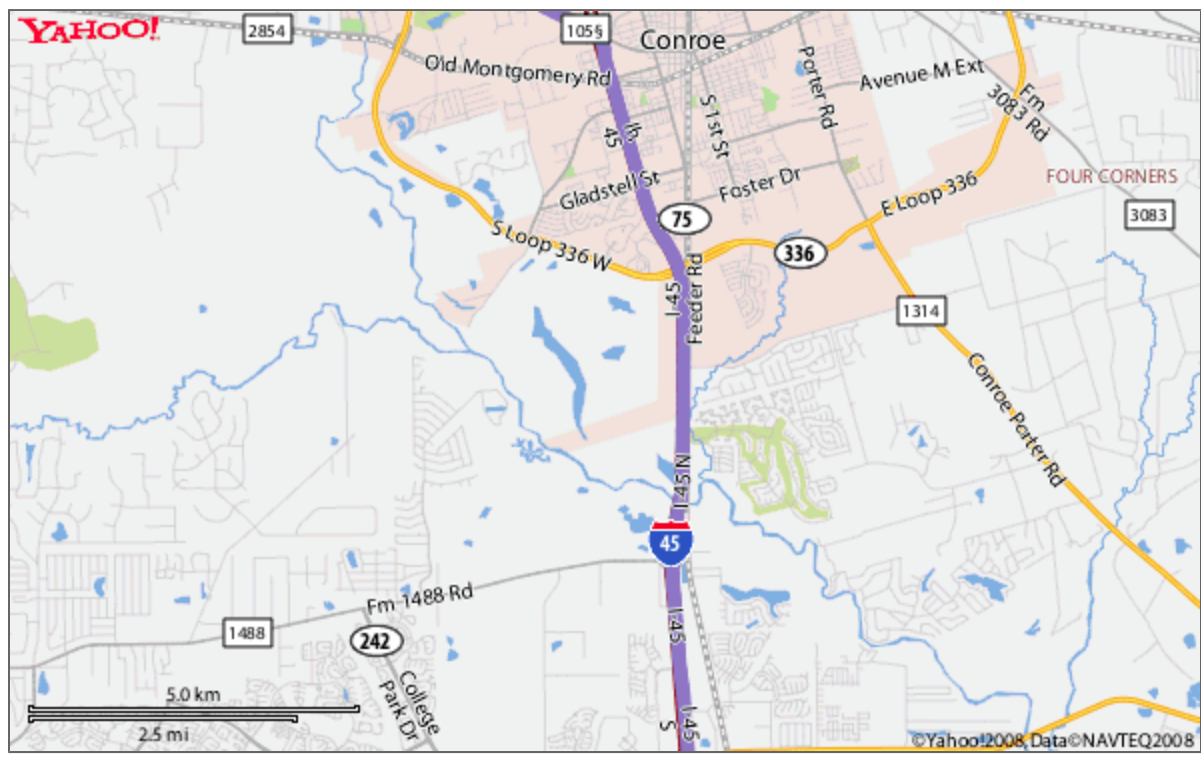

Directions to 3200 W Davis St, Conroe, TX 77304-2040 **YAHOO!** LOCAL Maps

Total Time: 12 mins, Total Distance: 9.83 mi

	Distance
A 1. Start at 3701 COLLEGE PARK DR, CONROE going toward FELLOWSHIP DR	go 1.31 mi
2. Turn L on I-45	go 0.69 mi
3. Take L ramp onto I-45 N	go 6.69 mi
4. Take exit #87/CONROE (TX-105)	go 0.13 mi
5. Bear L on I-45 FEEDER RD	go 486 ft
6. Bear L on W DAVIS ST(W;)	go 0.92 mi
B 7. Arrive at 3200 W DAVIS ST, CONROE, on the R	

Time: 12 mins, Distance: 9.83 mi

When using any driving directions or map, it's a good idea to do a reality check and make sure the road still exists, watch out for construction, and follow all traffic safety precautions. This is only to be used as an aid in planning.