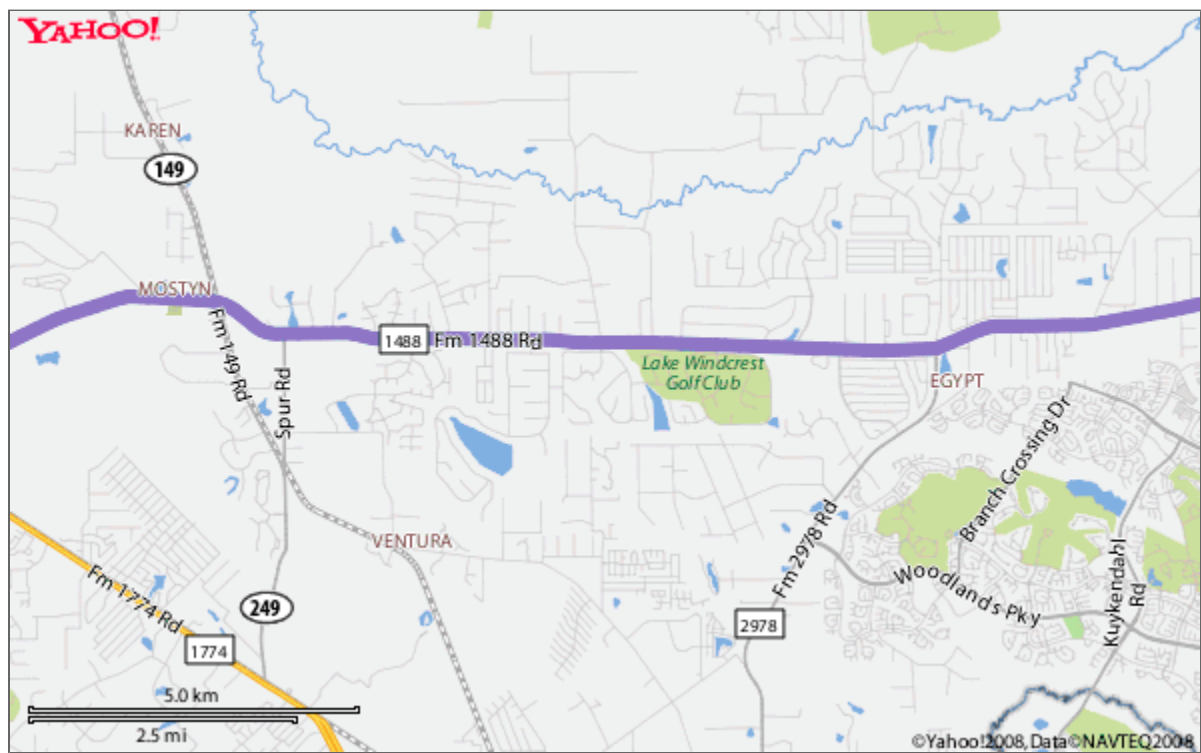

Directions to Magnolia West High School (281) 252-2550

Total Time: 28 mins, Total Distance: 19.7 mi

	Distance
A 1. Start at 3701 COLLEGE PARK DR, CONROE going toward FELLOWSHIP DR	go 0.12 mi
2. Make a U-Turn at FELLOWSHIP DR onto COLLEGE PARK DR(TX-242 W)	go 3.28 mi
3. Turn L on FM 1488 RD(FM-1488)	go 13.65 mi
4. Continue on MAGNOLIA PKY(FM-1488)	go 1.35 mi
5. Turn R on FM 1774 RD(FM-1774)	go 1.31 mi
B 6. Arrive at 42202 FM 1774 RD, MAGNOLIA, on the R	

Time: 28 mins, Distance: 19.7 mi

When using any driving directions or map, it's a good idea to do a reality check and make sure the road still exists, watch out for construction, and follow all traffic safety precautions. This is only to be used as an aid in planning.