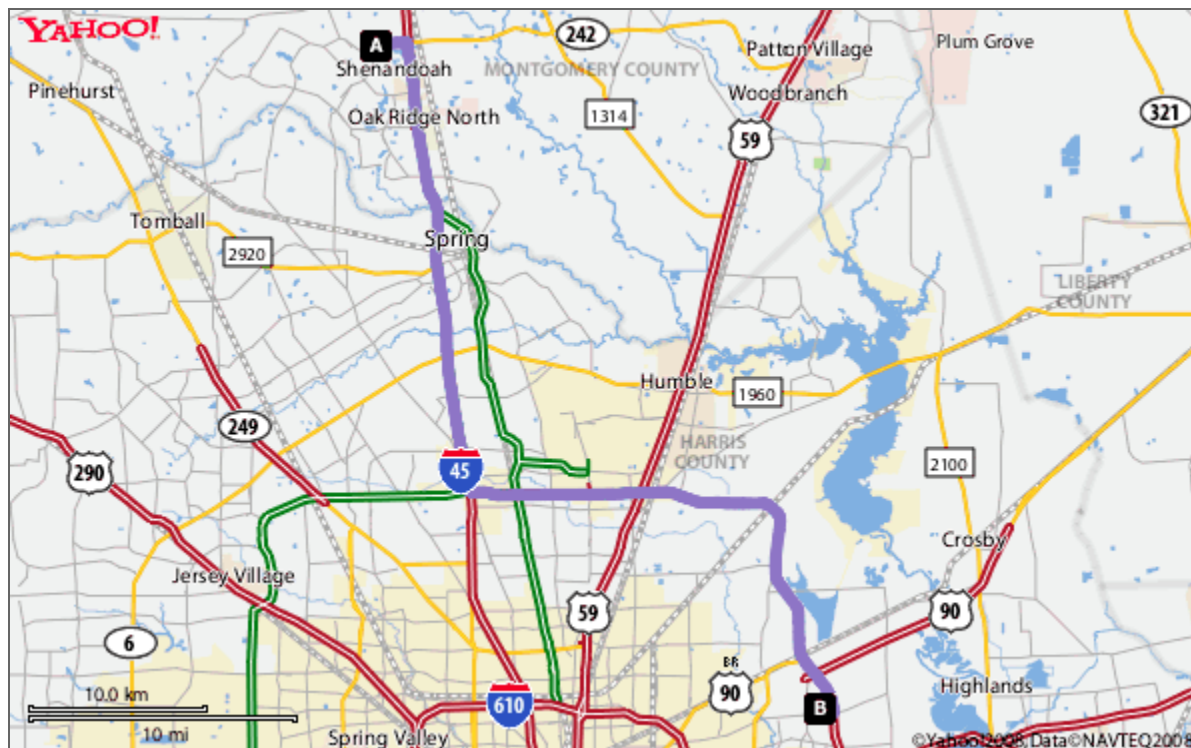

Directions to 353 N Castlegory Rd, Houston, TX 77049-1739

Total Time: 48 mins, Total Distance: 43.03 mi

	Distance
A 1. Start at 3701 COLLEGE PARK DR, CONROE going toward FELLOWSHIP DR	go 1.22 mi
2. Turn R on I-45 S	go 0.53 mi
3. Take L ramp onto I-45 S	go 17.46 mi
4. Take exit #60B/BELTWAY 8 EAST/BUSH INTERCONT' AIRPORT/SAM HOUSTON TOLLWAY WEST onto BELTWAY 8 E toward BELTWAY 8 EAST/BUSH INTERCONT'L AIRPORT	go 8.76 mi
5. Exit onto N SAM HOUSTON PKY E	go 0.77 mi
6. Continue on BELTWAY 8	go 259 ft
7. Continue on N SAM HOUSTON PKY E	go 1.14 mi
8. Continue on BELTWAY 8	go 259 ft
9. Continue on N SAM HOUSTON PKY E	go 1.38 mi
10. Bear R on BELTWAY 8	go 4.59 mi
11. Continue on E SAM HOUSTON PKY N	go 0.2 mi
12. Bear R on E BELTWAY 8	go 5.64 mi
13. Continue on E SAM HOUSTON PKY N	go 0.17 mi
14. Turn R on WALLISVILLE RD	go 0.58 mi
15. Turn R on N CASTLEGORY RD	go 0.45 mi
16. Make a U-Turn at GINGERSTICK LN onto N CASTLEGORY RD	go 226 ft
B 17. Arrive at 353 N CASTLEGORY RD, HOUSTON, on the R	

Time: 48 mins, Distance: 43.03 mi

When using any driving directions or map, it's a good idea to do a reality check and make sure the road still exists, watch out for construction, and follow all traffic safety precautions. This is only to be used as an aid in planning.