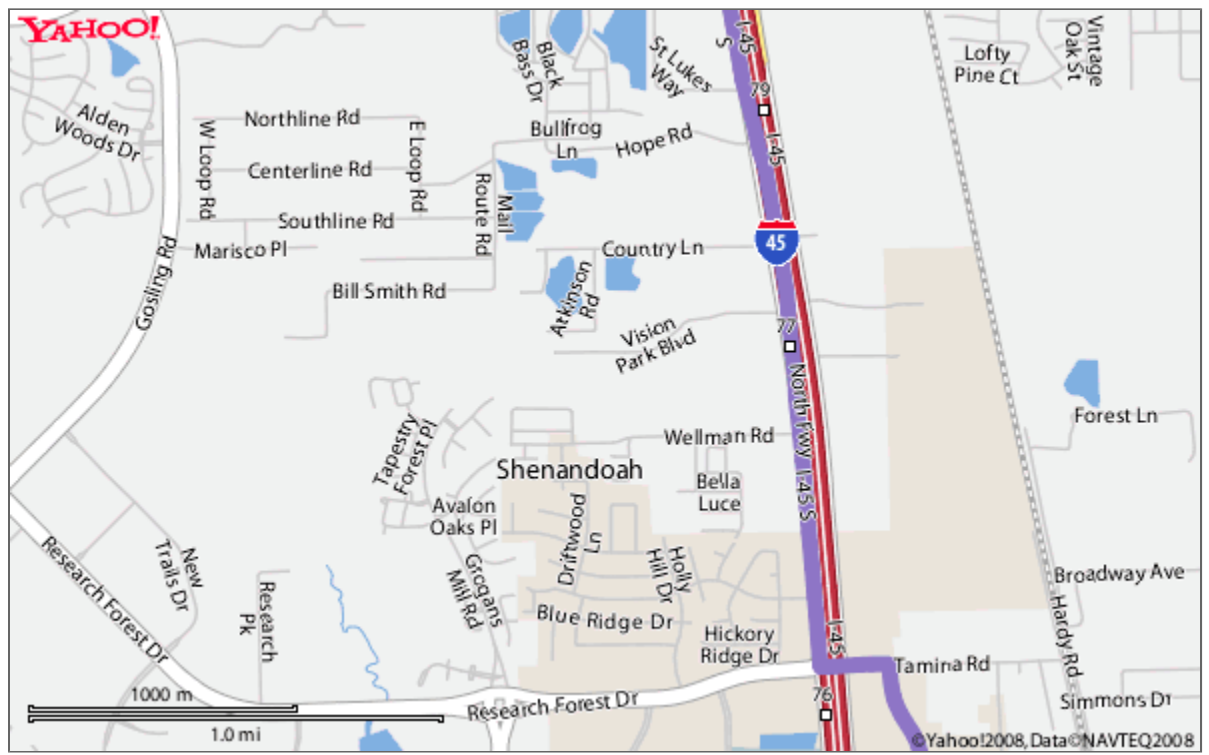

# Directions to 27330 Oak Ridge School Rd, Conroe, TX 77385-9042

Total Time: 8 mins, Total Distance: 4.16 mi

	Distance
<b>A</b> 1. Start at 3701 COLLEGE PARK DR, CONROE going toward FELLOWSHIP DR	go 1.22 mi
2. Turn <b>R</b> on I-45 S	go 0.53 mi
3. Take <b>L</b> ramp onto I-45 S	go 0.56 mi
4. Take exit #77/TAMINA RD/RESEARCH FOREST DR onto I-45 S	go 0.96 mi
5. Turn <b>L</b> on RESEARCH FOREST DR	go 276 ft
6. Continue on TAMINA RD	go 0.13 mi
7. Turn <b>R</b> on DAVID MEMORIAL DR	go 0.37 mi
8. Turn <b>L</b> on OAK RIDGE SCHOOL RD	go 0.34 mi
<b>B</b> 9. Arrive at 27330 OAK RIDGE SCHOOL RD, CONROE, on the <b>L</b>	

Time: 8 mins, Distance: 4.16 mi

When using any driving directions or map, it's a good idea to do a reality check and make sure the road still exists, watch out for construction, and follow all traffic safety precautions. This is only to be used as an aid in planning.