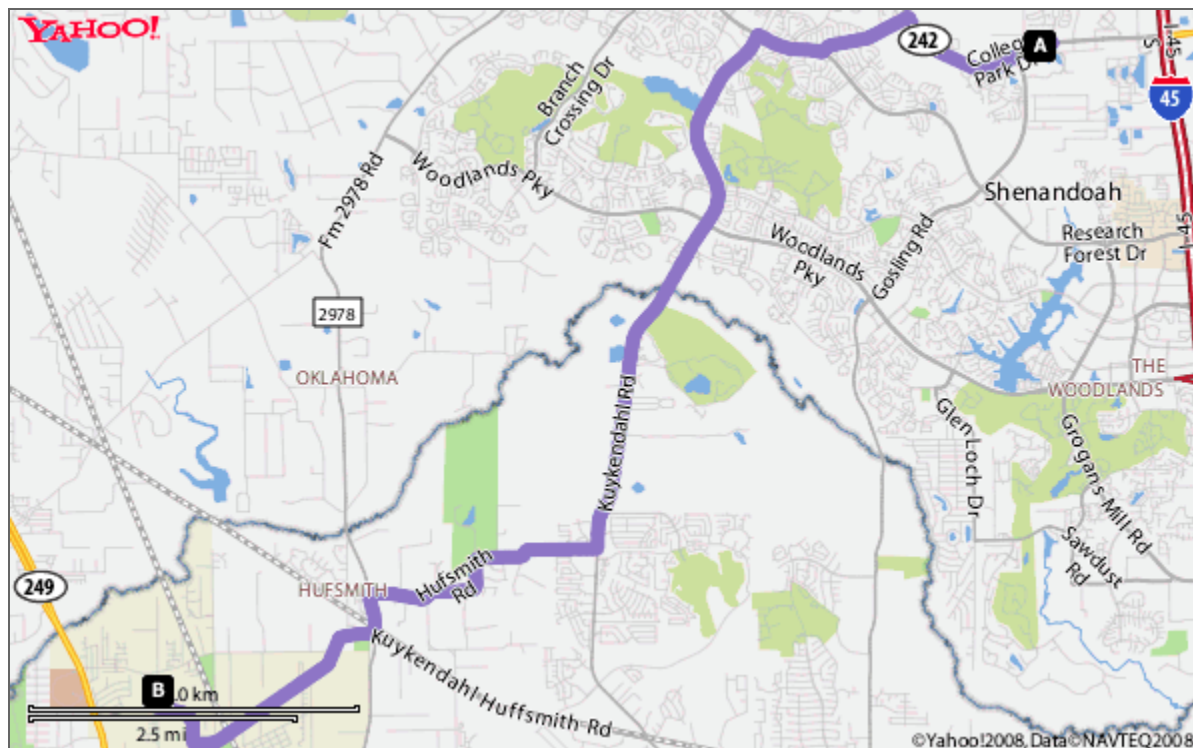

## Directions to Tomball High School (281) 357-3220

Total Time: 27 mins, Total Distance: 15.65 mi

	Distance
<b>A</b> 1. Start at 3701 COLLEGE PARK DR, CONROE going toward FELLOWSHIP DR	go 0.12 mi
2. Make a U-Turn at FELLOWSHIP DR onto COLLEGE PARK DR(TX-242 W)	go 1.77 mi
3. Turn <b>L</b> on GREENBRIDGE DR	go 0.94 mi
4. Turn <b>R</b> on RESEARCH FOREST DR	go 0.73 mi
5. Turn <b>L</b> on KUYKENDAHL RD	go 5.83 mi
6. Turn <b>R</b> on HUFSMITH RD	go 2.71 mi
7. Turn <b>L</b> on HUFSMITH KOHRVILLE RD(FM-2978)	go 0.42 mi
8. Turn <b>R</b> on KUYKENDAHL HUFFSMITH RD	go 0.28 mi
9. Continue on E HUFFSMITH RD	go 2.02 mi
10. Turn <b>R</b> on BAKER DR	go 0.63 mi
11. Turn <b>R</b> on QUINN RD	go 0.19 mi
<b>B</b> 12. Arrive at 30330 QUINN RD, TOMBALL, on the <b>R</b>	

Time: 27 mins, Distance: 15.65 mi

When using any driving directions or map, it's a good idea to do a reality check and make sure the road still exists, watch out for construction, and follow all traffic safety precautions. This is only to be used as an aid in planning.